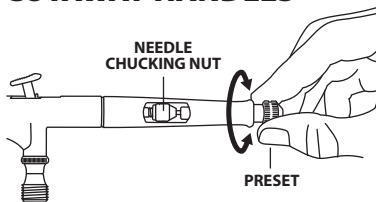

⚠ NEVER soak your entire airbrush in any liquid. NEVER store your airbrush with spray medium or cleaning agents in the fluid cup. Nozzle contains Nickel.

PRESET AND/OR CUTAWAY HANDLES

Some Iwata airbrushes are equipped with a preset and/or cutaway handle. The knob on the preset handle limits how far back you can pull the main lever allowing you to set a specific line width each time you spray.