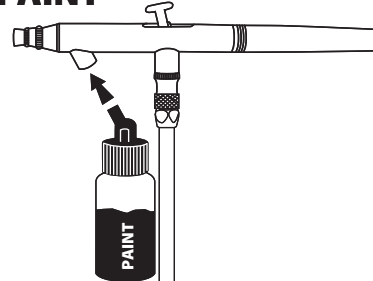

For further in-depth instruction and information, please go to
www.iwata-airbrush.com

1

BEGIN

Begin by attaching the small end of an Iwata airbrush hose (included with some models or sold separately) to your airbrush.

Attach the other end of your airbrush hose to your air source. (Compressor sold separately or included with kits.)

2

PAINT

Put paint into the included siphon feed bottle and attach the bottle to the bottom of the airbrush by pushing it into the airbrush. (Bottle does not screw in.)