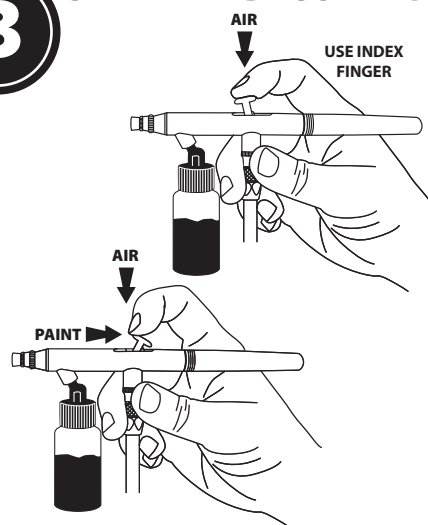

For further in-depth instruction and information, please go to
www.iwata-airbrush.com

1

BEGIN

Begin by attaching the small end of an Iwata airbrush hose (included with some models or sold separately) to your airbrush.

Attach the other end of your airbrush hose to your air source. (Compressor sold separately or included with kits.)

2

PAINT

Put paint into the included siphon feed bottle and attach the bottle to the bottom of the airbrush by pushing it into the airbrush. (Bottle does not screw in.)

3

START AIRBRUSHING

Turn your compressor on.

Using your index finger for control, push down on the main lever for air flow. With main lever pushed down, pull back to release paint flow. This is called dual action.