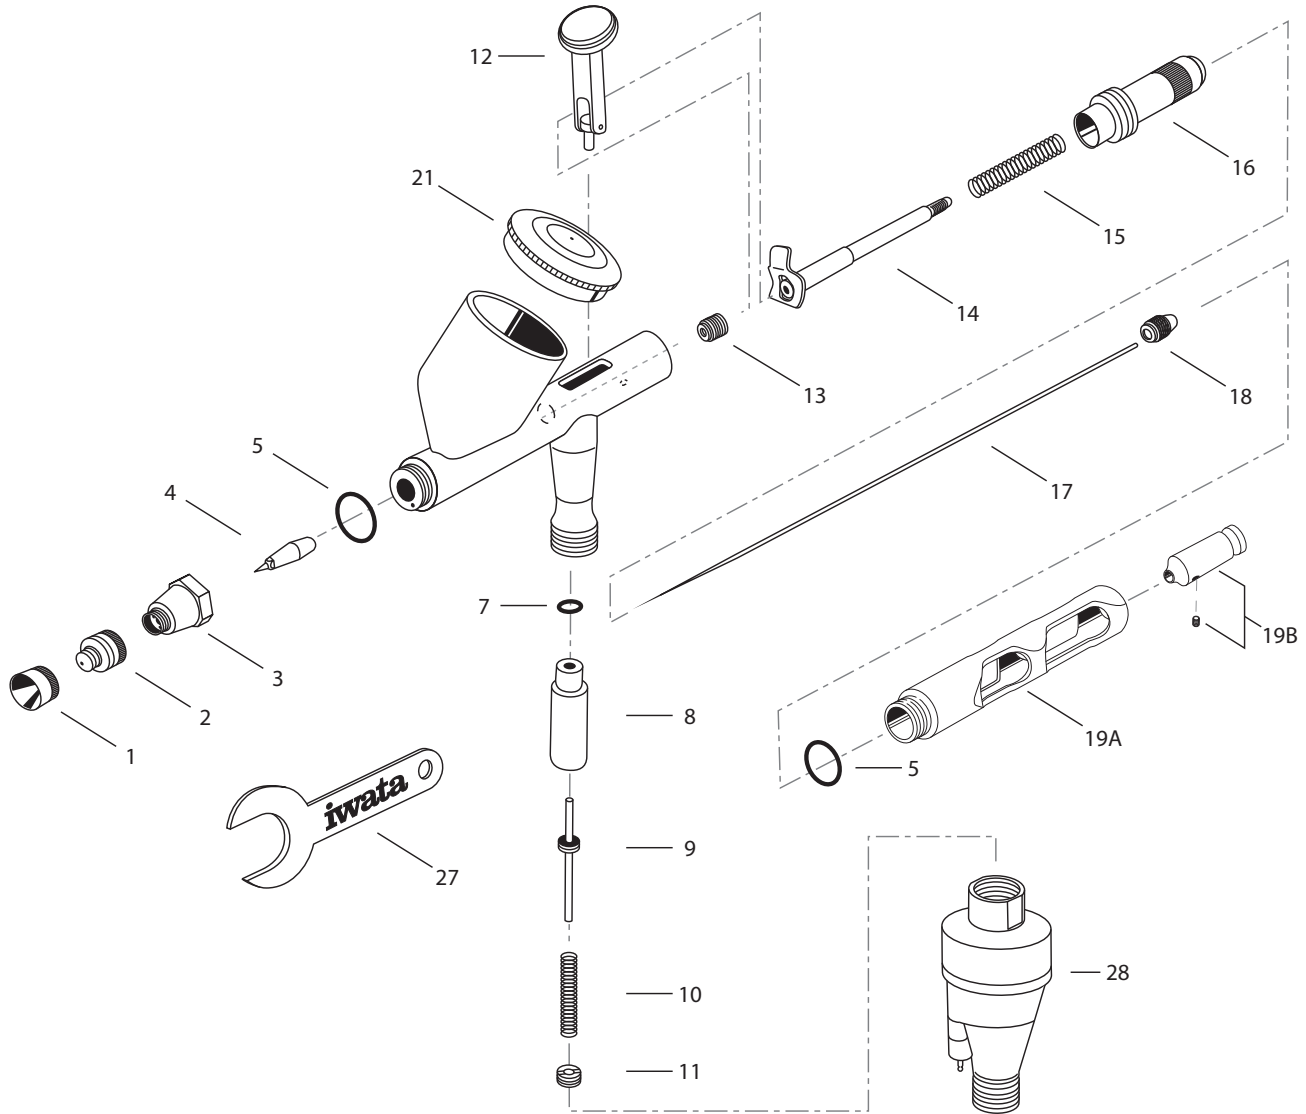

# IWATA VAULT KUSTOM CS

#	ITEM DESCRIPTION	PRICE CODE	ITEM #
1	Needle Cap	A	I6011
2	Nozzle Cap E3	C	I6022
3	Head Cap	C	I6031
4	Nozzle E3	E	I6042
5	O-Ring	A	I6051
7	Valve Piston Packing	B	I5801
8	Air Valve Guide Body	B	I6081
9	Air Valve	A	I6091
10	Air Valve Spring	A	I5104
11	Air Valve Guide Screw	A	I6111
12	Elevated Main Lever	D	I5453

#	ITEM DESCRIPTION	PRICE CODE	ITEM #
13	Needle Packing Screw Set (PTFE)	A	I7251
14	Needle Chucking Guide	C	I7151
15	Needle Spring	A	I1351
16	Spring Guide	C	I7701
17	Needle E3	B	I6172
18	Needle Chucking Nut	A	I1202
19A	Rapid Access Handle	F	I1560
19B	Needle Grip	B	I1561
21	Cup Lid	C	I6181
27	Spanner Head Cap Wrench	A	I6301
28	Pistol-Grip Filter	N/A	FA450

■ = yes X = no OPT = optional  
\*Replacement parts not available.